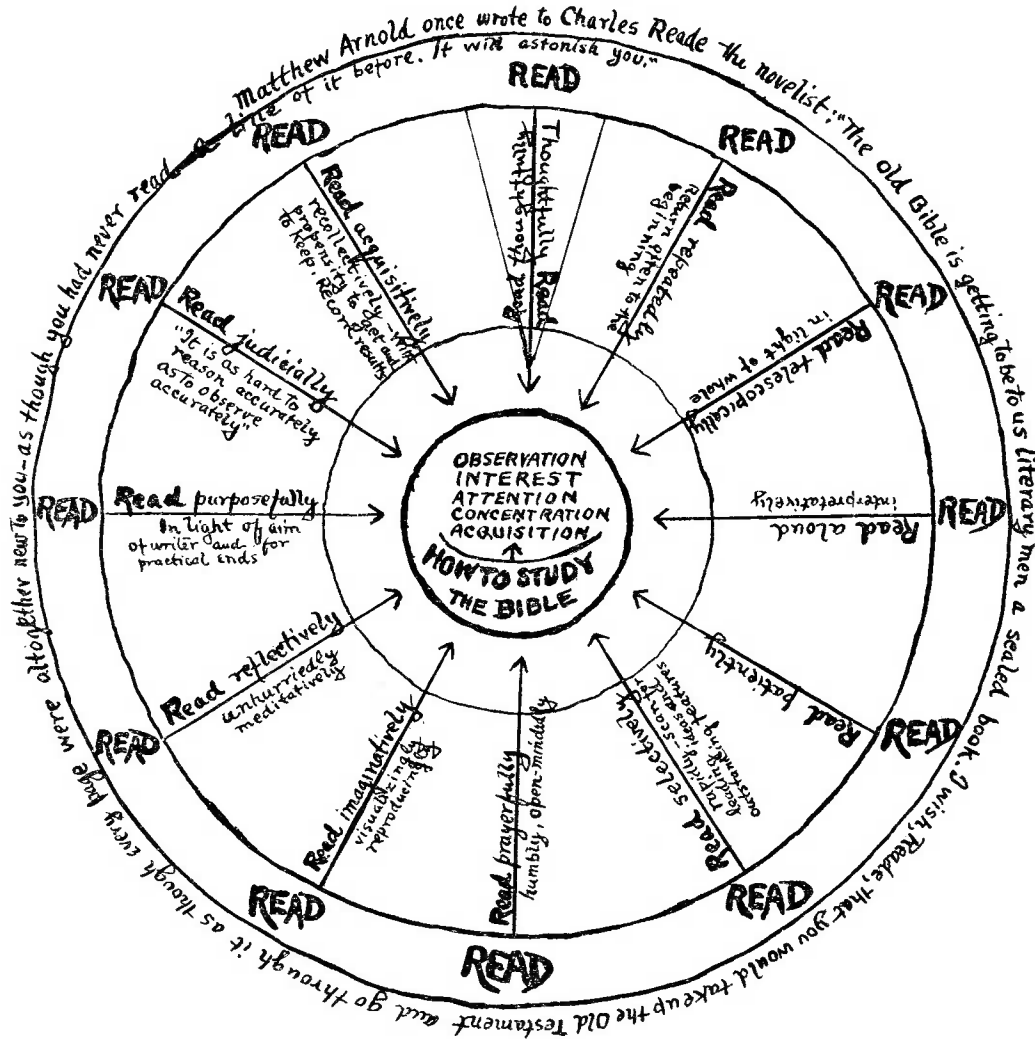

**HOW TO STUDY THE BIBLE**

**- READ - READ - READ -**

Thoughtfully to read is to study

Read in the best version obtainable  
in your mother tongue

First draft July 21<sup>st</sup> 1921  
 Revised Oct. 16<sup>th</sup> 1921  
 This draft Oct. 13<sup>th</sup> 1921  
 To be revised - suggestions thankfully received - W.W.W., 541 Lexington Avenue, New York.

Wilbert Webster White's

Inductive Method; developed when Wm. Rainey Harper's OT ass't.  
at Yale